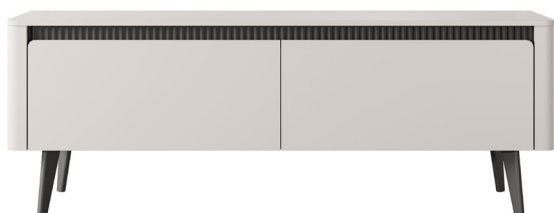

E - rtv table 163 2d - W 163,2 / H 58,4 / D 38 cm

INFORMATION

The collection presented in this offer is the property of Meble Laski Kaczorowska Sp.k. This card is not an offer within the meaning of the Civil Code. The manufacturer reserves the right to make structural changes to the offered furniture, without changing the overall character. The dimensions given may be slightly changed. All dimensions given are external dimensions and are given in centimeters. Due to different monitor settings, the colors on offer may slightly differ from the colors of the furniture.