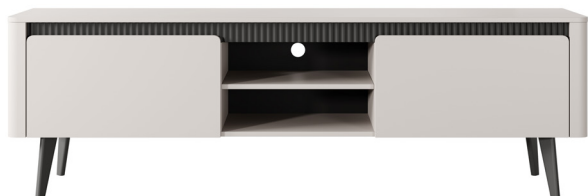

GENERAL INFORMATION

Body: laminated chipboard E05, 16 mm
+ rounded MDF slats + grooved MDF strip

Body color: beige + black (grooved MDF strip)

Front: laminated chipboard E05, 16 mm

Front color: beige

HDF: black

Rim: ABS, in the color of the board

Handle: none, push-to-open

Legs: wood, black color

Hinges: parallel / inset / twin

Drawer guides: ball guides, full extension

HDF drawer: black

A - high commode 4d - W 113,2 / H 130,6 / D 38 cm

B - commode 163 2d3s - W 163,2 / H 86,4 / D 38 cm

C - commode 163 6s - W 163,2 / H 86,4 / D 38 cm

INFORMATION

The collection presented in this offer is the property of Meble Laski Kaczorowska Sp.k. This card is not an offer within the meaning of the Civil Code. The manufacturer reserves the right to make structural changes to the offered furniture, without changing the overall character. The dimensions given may be slightly changed. All dimensions given are external dimensions and are given in centimeters. Due to different monitor settings, the colors on offer may slightly differ from the colors of the furniture.