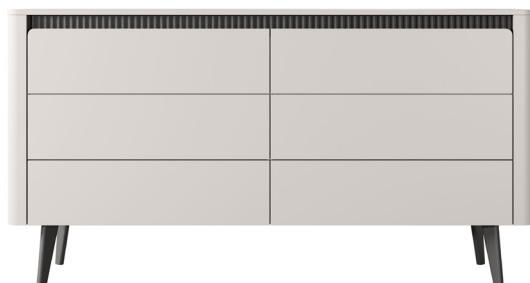

GENERAL INFORMATION

Body: laminated chipboard E05, 16 mm
+ rounded MDF slats + grooved MDF strip

Body color: beige + black (grooved MDF strip)

Front: laminated chipboard E05, 16 mm

Front color: beige

HDF: black

Rim: ABS, in the color of the board

Handle: none, push-to-open

Legs: wood, black color

Hinges: parallel / inset / twin

Drawer guides: ball guides, full extension

HDF drawer: black

A - high commode 4d - W 113,2 / H 130,6 / D 38 cm

B - commode 163 2d3s - W 163,2 / H 86,4 / D 38 cm

C - commode 163 6s - W 163,2 / H 86,4 / D 38 cm

INFORMATION

The collection presented in this offer is the property of Meble Laski Kaczorowska Sp.k. This card is not an offer within the meaning of the Civil Code. The manufacturer reserves the right to make structural changes to the offered furniture, without changing the overall character. The dimensions given may be slightly changed. All dimensions given are external dimensions and are given in centimeters. Due to different monitor settings, the colors on offer may slightly differ from the colors of the furniture.