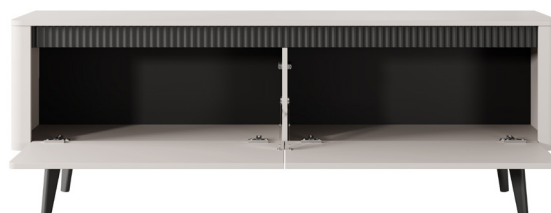

GENERAL INFORMATION

Body: laminated chipboard E05, 16 mm
+ rounded MDF slats + grooved MDF strip

Body color: beige + black (grooved MDF strip)

Front: laminated chipboard E05, 16 mm

Front color: beige

HDF: black

Rim: ABS, in the color of the board

Handle: none, push-to-open

Legs: wood, black color

Hinges: parallel / inset / twin

Drawer guides: ball guides, full extension

HDF drawer: black

A - high commode 4d - W 113,2 / H 130,6 / D 38 cm

B - commode 163 2d3s - W 163,2 / H 86,4 / D 38 cm

C - commode 163 6s - W 163,2 / H 86,4 / D 38 cm

INFORMATION

The collection presented in this offer is the property of Meble Laski Kaczorowska Sp.k. This card is not an offer within the meaning of the Civil Code. The manufacturer reserves the right to make structural changes to the offered furniture, without changing the overall character. The dimensions given may be slightly changed. All dimensions given are external dimensions and are given in centimeters. Due to different monitor settings, the colors on offer may slightly differ from the colors of the furniture.

D - rtv table 187 2d - W 187,2 / H 58,4 / D 38 cm

E - rtv table 163 2d - W 163,2 / H 58,4 / D 38 cm

INFORMATION

The collection presented in this offer is the property of Meble Laski Kaczorowska Sp.k. This card is not an offer within the meaning of the Civil Code. The manufacturer reserves the right to make structural changes to the offered furniture, without changing the overall character. The dimensions given may be slightly changed. All dimensions given are external dimensions and are given in centimeters. Due to different monitor settings, the colors on offer may slightly differ from the colors of the furniture.