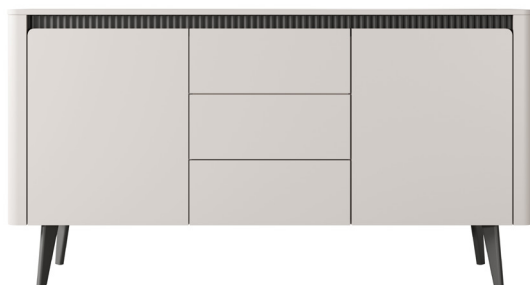

GENERAL INFORMATION

Body: laminated chipboard E05, 16 mm
+ rounded MDF slats + grooved MDF strip

Body color: beige + black (grooved MDF strip)

Front: laminated chipboard E05, 16 mm

Front color: beige

HDF: black

Rim: ABS, in the color of the board

Handle: none, push-to-open

Legs: wood, black color

Hinges: parallel / inset / twin

Drawer guides: ball guides, full extension

HDF drawer: black

A - high commode 4d - W 113,2 / H 130,6 / D 38 cm

B - commode 163 2d3s - W 163,2 / H 86,4 / D 38 cm

C - commode 163 6s - W 163,2 / H 86,4 / D 38 cm

INFORMATION

The collection presented in this offer is the property of Meble Laski Kaczorowska Sp.k. This card is not an offer within the meaning of the Civil Code. The manufacturer reserves the right to make structural changes to the offered furniture, without changing the overall character. The dimensions given may be slightly changed. All dimensions given are external dimensions and are given in centimeters. Due to different monitor settings, the colors on offer may slightly differ from the colors of the furniture.