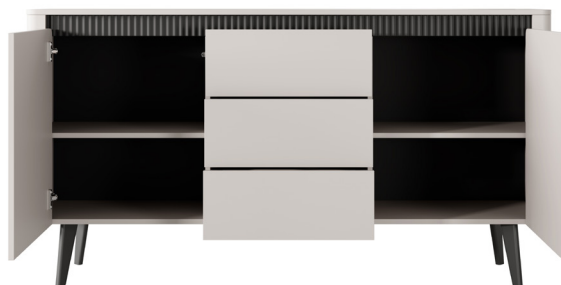

GENERAL INFORMATION

Body: laminated chipboard E05, 16 mm
+ rounded MDF slats + grooved MDF strip

Body color: beige + black (grooved MDF strip)

Front: laminated chipboard E05, 16 mm

Front color: beige

HDF: black

Rim: ABS, in the color of the board

Handle: none, push-to-open

Legs: wood, black color

Hinges: parallel / inset / twin

Drawer guides: ball guides, full extension

HDF drawer: black

A - high commode 4d - W 113,2 / H 130,6 / D 38 cm

B - commode 163 2d3s - W 163,2 / H 86,4 / D 38 cm

C - commode 163 6s - W 163,2 / H 86,4 / D 38 cm

INFORMATION

The collection presented in this offer is the property of Meble Laski Kaczorowska Sp.k. This card is not an offer within the meaning of the Civil Code. The manufacturer reserves the right to make structural changes to the offered furniture, without changing the overall character. The dimensions given may be slightly changed. All dimensions given are external dimensions and are given in centimeters. Due to different monitor settings, the colors on offer may slightly differ from the colors of the furniture.