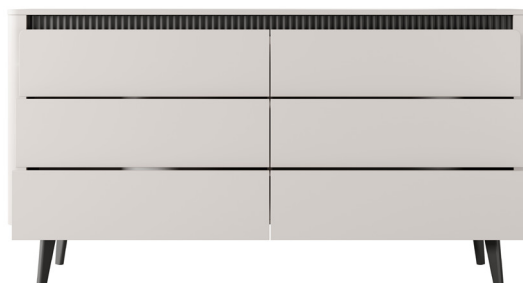

GENERAL INFORMATION

Body: laminated chipboard E05, 16 mm
+ rounded MDF slats + grooved MDF strip

Body color: beige + black (grooved MDF strip)

Front: laminated chipboard E05, 16 mm

Front color: beige

HDF: black

Rim: ABS, in the color of the board

Handle: none, push-to-open

Legs: wood, black color

Hinges: parallel / inset / twin

Drawer guides: ball guides, full extension

HDF drawer: black

A - high commode 4d - W 113,2 / H 130,6 / D 38 cm

B - commode 163 2d3s - W 163,2 / H 86,4 / D 38 cm

C - commode 163 6s - W 163,2 / H 86,4 / D 38 cm

INFORMATION

The collection presented in this offer is the property of Meble Laski Kaczorowska Sp.k. This card is not an offer within the meaning of the Civil Code. The manufacturer reserves the right to make structural changes to the offered furniture, without changing the overall character. The dimensions given may be slightly changed. All dimensions given are external dimensions and are given in centimeters. Due to different monitor settings, the colors on offer may slightly differ from the colors of the furniture.